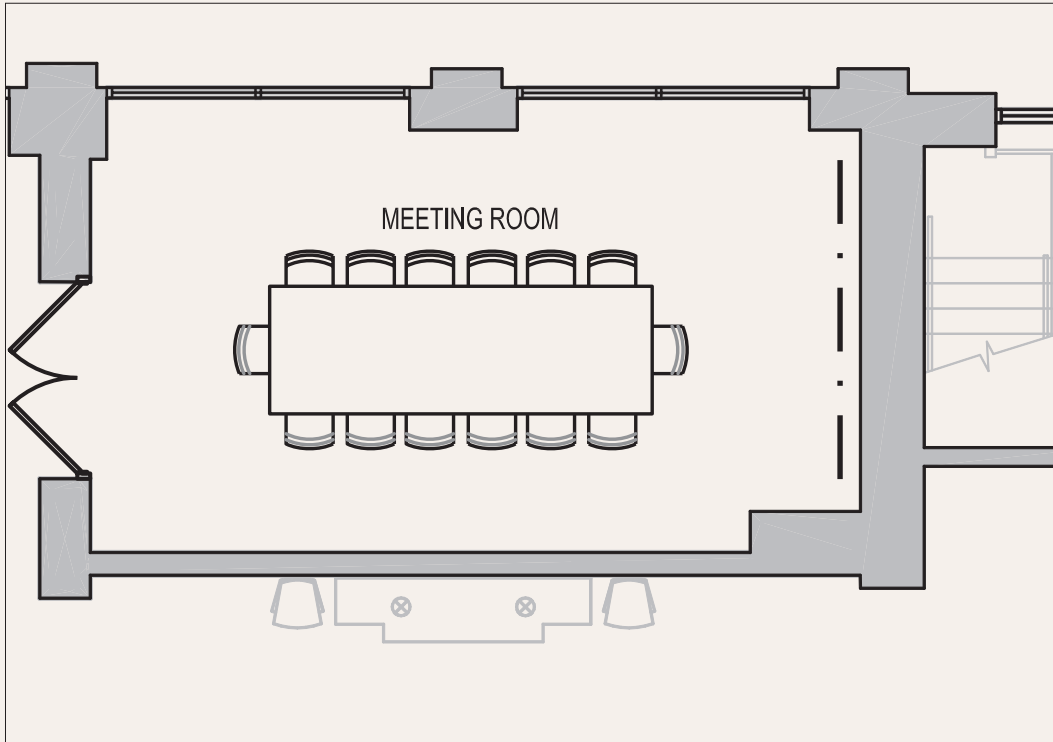

CHEROKEE PARLOR

Tucked away from the madding crowd, the Quapaw and Cherokee Parlors can be used individually or together for an intimate dining event, cocktail reception or conference.

Room	Sq. Ft.	Dimensions	Rounds	Reception	Classroom	Theater	Conference	Hollow Square
Cherokee Parlor	312	13 x 24	20	20	N/A	15	16	N/A

Alternate Configuration