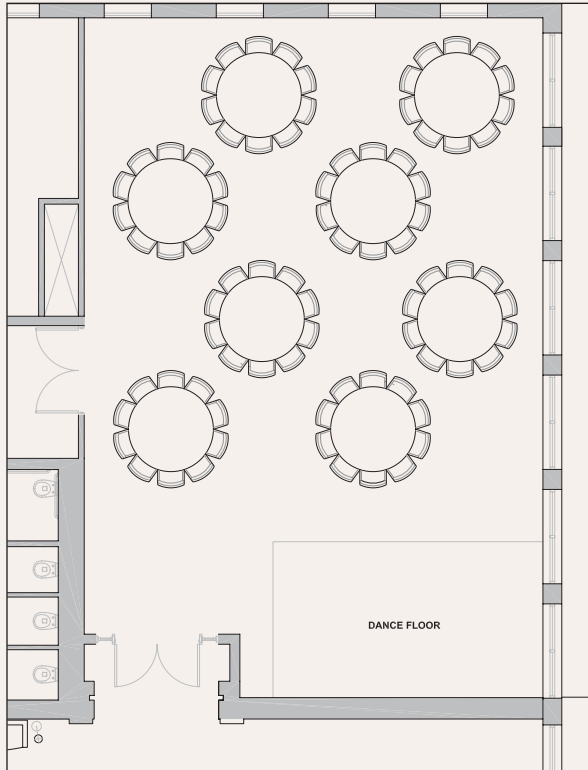

Room	Sq. Ft.	Dimensions	Rounds	Reception	Classroom	Theater	Conference	Hollow Square
Brooks Parlor	1,504	32 x 47	90	140	60	80	40	40
Baxter Parlor	1,457	31 x 47	90	140	60	80	40	40