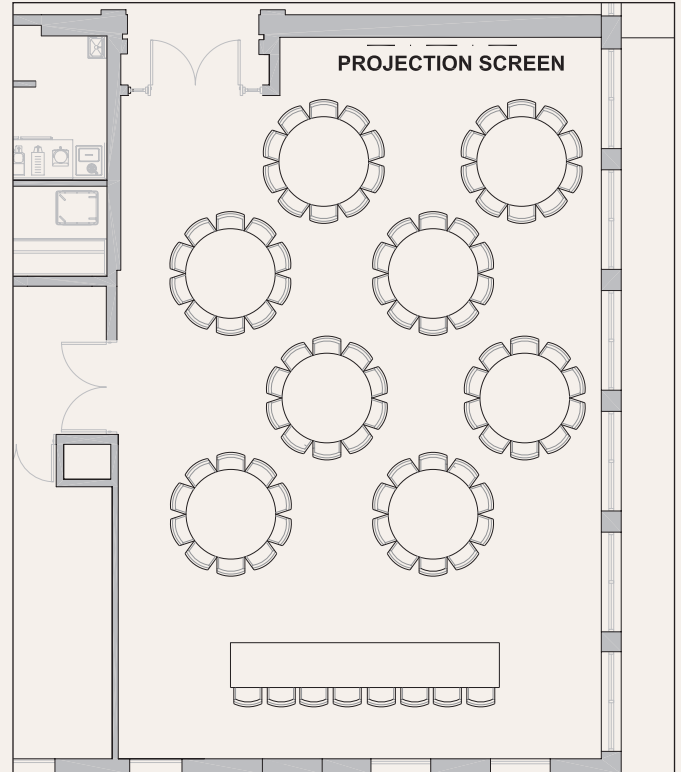

BROOKS AND BAXTER PARLORS

Book-ending the historic mezzanine, the newly designed Brooks and Baxter Parlors offer the hotel's original floor to ceiling windows and stunning period design yet with a private kitchen and unexpectedly state-of-the-art audio/visual capabilities.

Room	Sq. Ft.	Dimensions	Rounds	Reception	Classroom	Theater	Conference	Hollow Square
Brooks Parlor	1,504	32 x 47	90	140	60	80	40	40
Baxter Parlor	1,457	31 x 47	90	140	60	80	40	40